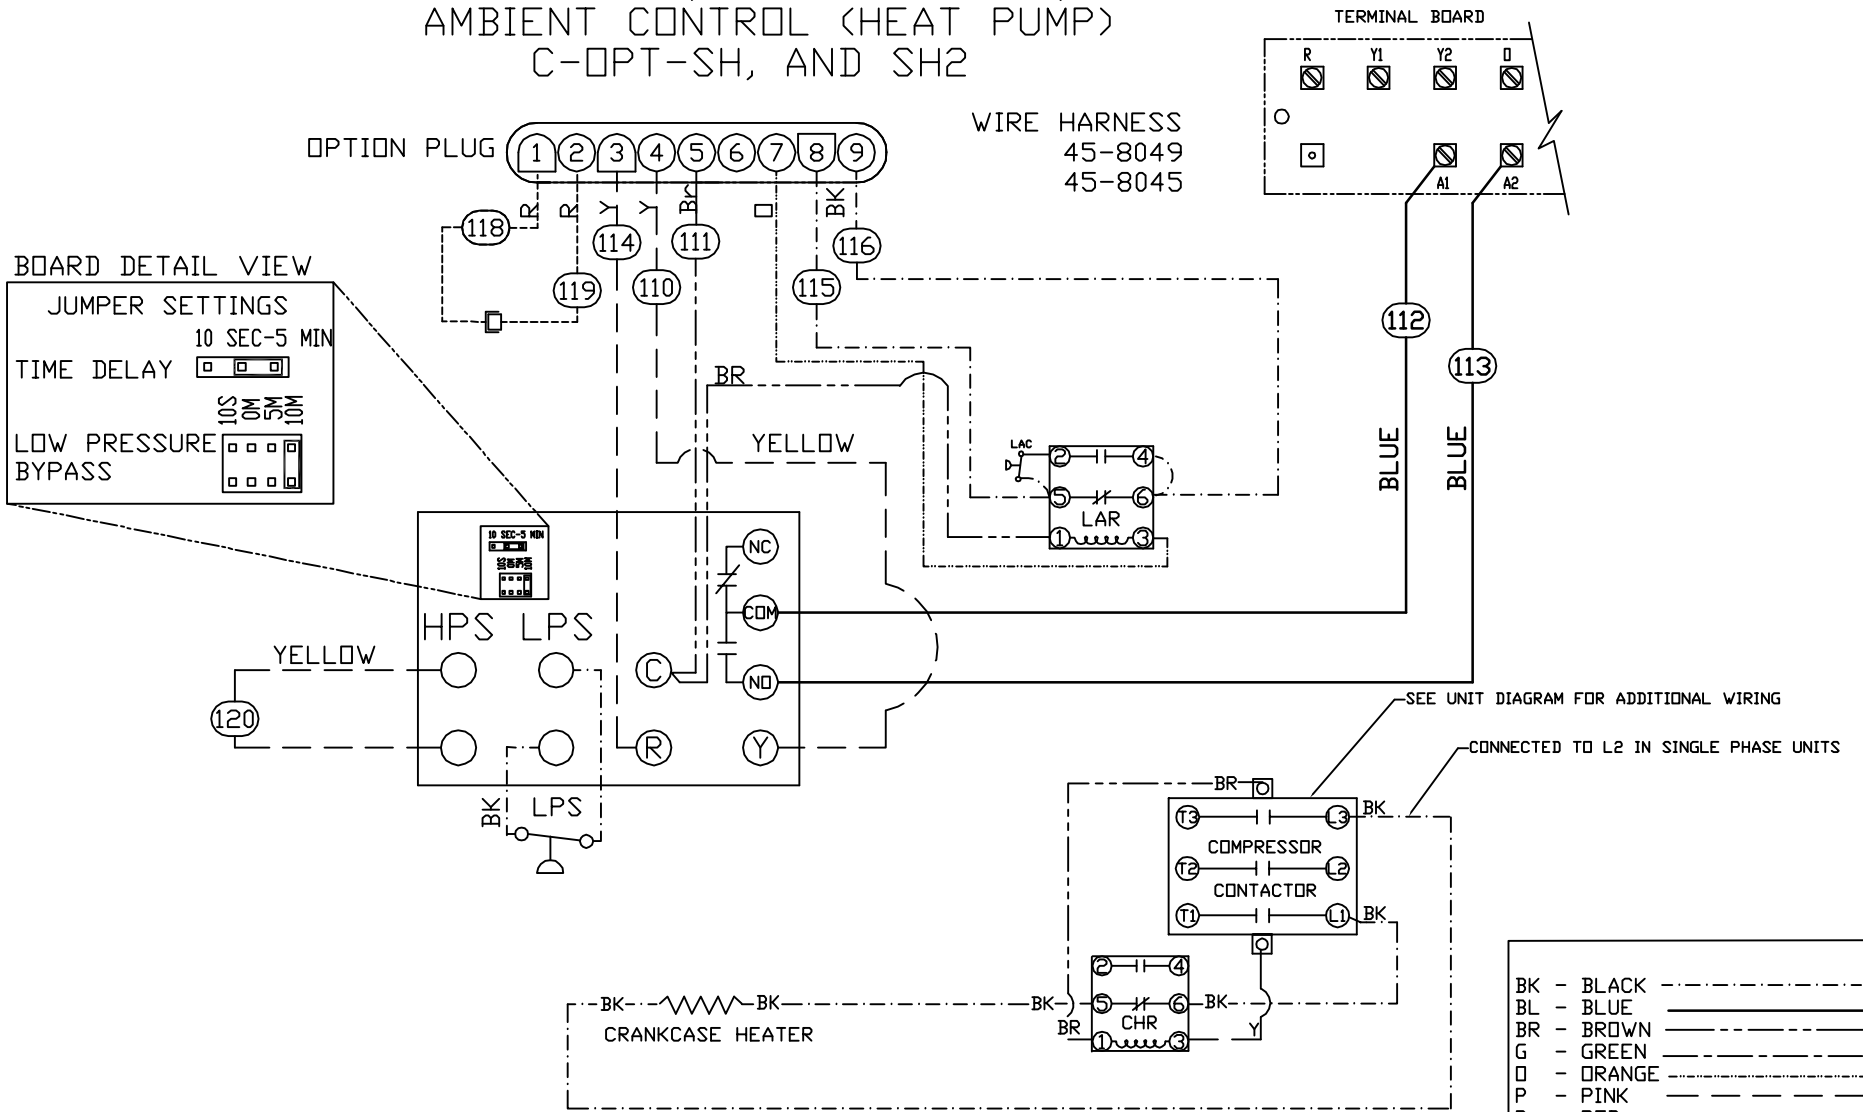

HIGH PRESSURE, LOW PRESSURE, LOW AMBIENT CONTROL (HEAT PUMP) C-OPT-SH, AND SH2

3090004 REV D 11-04-2016

BK	-	BLACK	-----
BL	-	BLUE	_____
BR	-	BROWN	_____
G	-	GREEN	-----
O	-	ORANGE	-----
P	-	PINK	-----
R	-	RED	-----
W	-	WHITE	-----
Y	-	YELLOW	-----